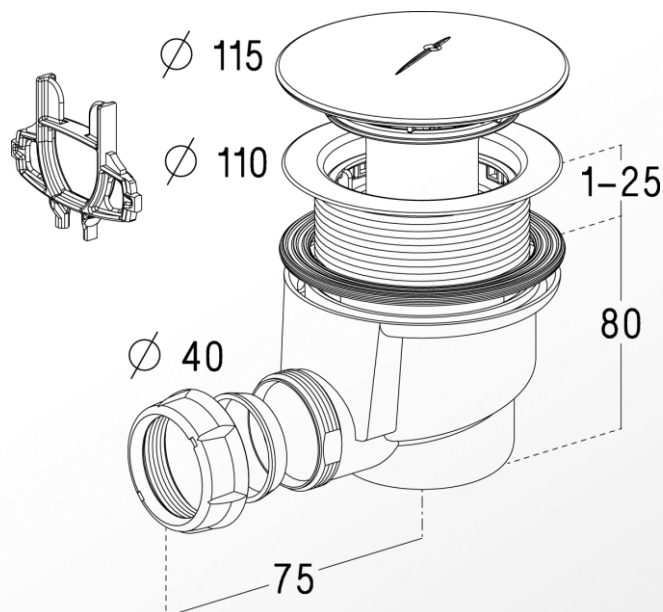

Wastes & Traps Shower tray

Code N° : 0205070 / 690

Shower waste, Ø 90, chrome cover

■ FUNCTION

- Waste for shower trays with a Ø90 mm hole

■ DESCRIPTION

- Horizontal outlet
- Finish : chrome brillant

■ TECHNICAL CHARACTERISTICS

- Materials :
 - Body : ABS
 - Cover : ABS chrome
- Dimensions :
 - Compactness : 80 mm
 - Tightening thickness : from 1 to 25 mm
 - Outlet connection : Ø40 mm
 - Water seal height : 50 mm
- Flow rate : 24 l/min under a 15 mm water load

■ STANDARD

- NF EN 274

■ MAINTENANCE

- Removable inner trap
- Cleaning : use a non aggressive cleanser and a soft cloth.

■ PACKAGING

- Plastic bag

■ QUALITY - ENVIRONMENT

DATE : April 2016