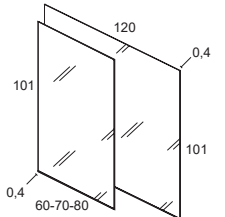

Cm.	Ref.
60x101	122581
70x101	122582
80x101	122583
120x101	122584