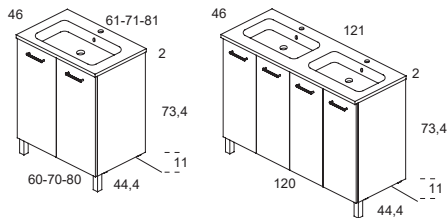

Luminaires

Meubles avec portes

Meuble + Pieds + Plan vasque SLIM

Meuble	Cm.	Ref.	Ref.	Ref.	Ref.	Ref.	Ref.
2P	60	C0070955	C0070956	C0070951	C0070954	C0070953	C0070952
2P	70	C0070961	C0070962	C0070957	C0070958	C0070960	C0070959
2P	80	C0070967	C0070968	C0070963	C0070964	C0070966	C0070965
4P	120	C0070973	C0070974	C0070969	C0070970	C0070972	C0070971

Pour la mesure de 120cm nous incluons un troisième pied central pour la partie inférieure du meuble.

Miroirs

Cm.	Ref.
60x80	123397
70x80	123398
80x80	123399
120x80	123400

Meuble + Pieds + Plan vasque KYRA