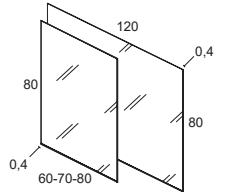

Pieds

Meuble + Plan vasque KYRA

Meuble	Cm.	Ref.	Ref.	Ref.	Ref.	Ref.	Ref.
2T	60	C0070975	C0070976	C0070631	C0070634	C0070633	C0070632
2T	70	C0070977	C0070978	C0070637	C0070640	C0070639	C0070638
2T	80	C0070979	C0070980	C0070643	C0070646	C0070645	C0070644
4T	120	C0070981	C0070982	C0070649	C0070652	C0070651	C0070650

Luminaires

Meubles avec portes

Meuble + Pieds + Plan vasque SLIM

Meuble	Cm.	Ref.	Ref.	Ref.	Ref.	Ref.	Ref.
2P	60	C0070955	C0070956	C0070951	C0070954	C0070953	C0070952
2P	70	C0070961	C0070962	C0070957	C0070958	C0070960	C0070959
2P	80	C0070967	C0070968	C0070963	C0070964	C0070966	C0070965
4P	120	C0070973	C0070974	C0070969	C0070970	C0070972	C0070971

Pour la mesure de 120cm nous incluons un troisième pied central pour la partie inférieure du meuble.

Miroirs

Cm.	Ref.
60x80	123397
70x80	123398
80x80	123399
120x80	123400

Meuble + Pieds + Plan vasque KYRA