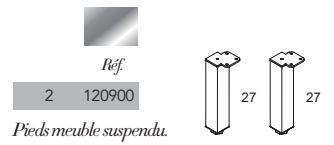

Meubles avec tiroirs

Meuble + Plan vasque SLIM

Meuble	Cm.	Ref.	Ref.	Ref.	Ref.	Ref.	Ref.
2T	60	C0070929	C0070932	C0070927	C0070931	C0070930	C0070928
2T	70	C0070935	C0070938	C0070933	C0070937	C0070936	C0070934
2T	80	C0070941	C0070944	C0070939	C0070943	C0070942	C0070940
4T	120	C0070947	C0070950	C0070945	C0070949	C0070948	C0070946

Pieds

Meuble + Plan vasque KYRA

Meuble	Cm.	Ref.	Ref.	Ref.	Ref.	Ref.	Ref.
2T	60	C0070975	C0070976	C0070631	C0070634	C0070633	C0070632
2T	70	C0070977	C0070978	C0070637	C0070640	C0070639	C0070638
2T	80	C0070979	C0070980	C0070643	C0070646	C0070645	C0070644
4T	120	C0070981	C0070982	C0070649	C0070652	C0070651	C0070650

Luminaires

Meubles avec portes

Meuble + Pieds + Plan vasque SLIM

Meuble	Cm.	Ref.	Ref.	Ref.	Ref.	Ref.	Ref.
2P	60	C0070955	C0070956	C0070951	C0070954	C0070953	C0070952
2P	70	C0070961	C0070962	C0070957	C0070958	C0070960	C0070959
2P	80	C0070967	C0070968	C0070963	C0070964	C0070966	C0070965
4P	120	C0070973	C0070974	C0070969	C0070970	C0070972	C0070971

Pour la mesure de 120cm nous incluons un troisième pied central pour la partie inférieure du meuble.

Miroirs

Cm.	Ref.
60x80	123397
70x80	123398
80x80	123399
120x80	123400

Meuble + Pieds + Plan vasque KYRA

Meuble	Cm.	Ref.	Ref.	Ref.	Ref.	Ref.	Ref.
2P	60	C0070983	C0070984	C0049620	C0049624	C0049626	C0049622
2P	70	C0070985	C0070986	C0049632	C0049636	C0049638	C0049634
2P	80	C0070987	C0070988	C0049644	C0049648	C0049650	C0049646
4P	120	C0070989	C0070990	C0049656	C0049660	C0049662	C0049658

Pour la mesure de 120cm nous incluons un troisième pied central pour la partie inférieure du meuble.

Cm.	Ref.
60x101	122581
70x101	122582
80x101	122583
120x101	122584

Nous préconisons, pour les ensembles avec MIROIR LONG, un robinet à vidage (tirette) décalé.

Colonnes