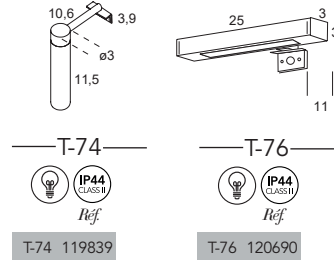

Pieds

Meuble + Plan vasque KYRA

Meuble	Cm.	Ref.	Ref.	Ref.	Ref.	Ref.	Ref.
2T	60	C0070975	C0070976	C0070631	C0070634	C0070633	C0070632
2T	70	C0070977	C0070978	C0070637	C0070640	C0070639	C0070638
2T	80	C0070979	C0070980	C0070643	C0070646	C0070645	C0070644
4T	120	C0070981	C0070982	C0070649	C0070652	C0070651	C0070650

Luminaires

Meubles avec portes

Meuble + Pieds + Plan vasque SLIM

Meuble	Cm.	Ref.	Ref.	Ref.	Ref.	Ref.	Ref.
2P	60	C0070955	C0070956	C0070951	C0070954	C0070953	C0070952
2P	70	C0070961	C0070962	C0070957	C0070958	C0070960	C0070959
2P	80	C0070967	C0070968	C0070963	C0070964	C0070966	C0070965
4P	120	C0070973	C0070974	C0070969	C0070970	C0070972	C0070971

Pour la mesure de 120cm nous incluons un troisième pied central pour la partie inférieure du meuble.

Miroirs

Cm.	Ref.
60x80	123397
70x80	123398
80x80	123399
120x80	123400

Meuble + Pieds + Plan vasque KYRA