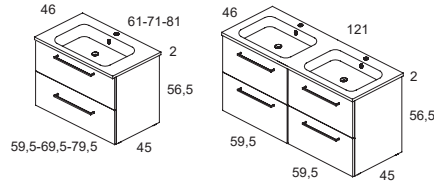

Meuble + Plan vasque SLIM

Meuble	Cm.	Ref.	Ref.	Ref.	Ref.	Ref.	Ref.
2T	60	C0070929	C0070932	C0070927	C0070931	C0070930	C0070928
2T	70	C0070935	C0070938	C0070933	C0070937	C0070936	C0070934
2T	80	C0070941	C0070944	C0070939	C0070943	C0070942	C0070940
4T	120	C0070947	C0070950	C0070945	C0070949	C0070948	C0070946

Pour la mesure de 120cm nous incluons un troisième pied central pour la partie inférieure du meuble.

Miroirs

Cm.	Ref.
60x80	123397
70x80	123398
80x80	123399
120x80	123400

Meuble + Pieds + Plan vasque KYRA