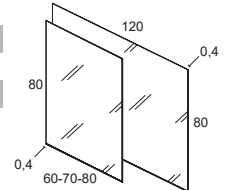

Meubles avec portes

Meuble + Pieds + Plan vasque SLIM

Meuble	Cm.	Ref.	Ref.	Ref.	Ref.	Ref.
2P	60	C0070955	C0070956	C0070951	C0070953	C0070952
2P	70	C0070961	C0070962	C0070957	C0070960	C0070959
2P	80	C0070967	C0070968	C0070963	C0070966	C0070965
4P	120	C0070973	C0070974	C0070969	C0070972	C0070971

Pour la mesure de 120cm nous incluons un troisième pied central pour la partie inférieure du meuble.

Cm. Ref.

60x80 123397

70x80 123398

80x80 123399

120x80 123400

Meuble + Pieds + Plan vasque KYRA

Meuble	Cm.	Ref.	Ref.	Ref.	Ref.	Ref.
2P	60	C0070983	C0070984	C0049620	C0049626	C0049622
2P	70	C0070985	C0070986	C0049632	C0049638	C0049634
2P	80	C0070987	C0070988	C0049644	C0049650	C0049646
4P	120	C0070989	C0070990	C0049656	C0049662	C0049658

Pour la mesure de 120cm nous incluons un troisième pied central pour la partie inférieure du meuble.

SAPHIR

Cm. Ref.

60x101 122581

70x101 122582

80x101 122583

120x101 122584

Nous préconisons, pour les ensembles avec MIROIR LONG, un robinet à vidage (tirette) décalé.