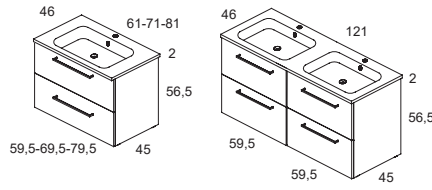

Meuble + Plan vasque SLIM

Meuble	Cm.	Ref.	Ref.	Ref.	Ref.	Ref.
2T	60	C0070929	C0070932	C0070927	C0070930	C0070928
2T	70	C0070935	C0070938	C0070933	C0070936	C0070934
2T	80	C0070941	C0070944	C0070939	C0070942	C0070940
4T	120	C0070947	C0070950	C0070945	C0070948	C0070946