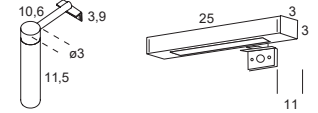

Luminaires