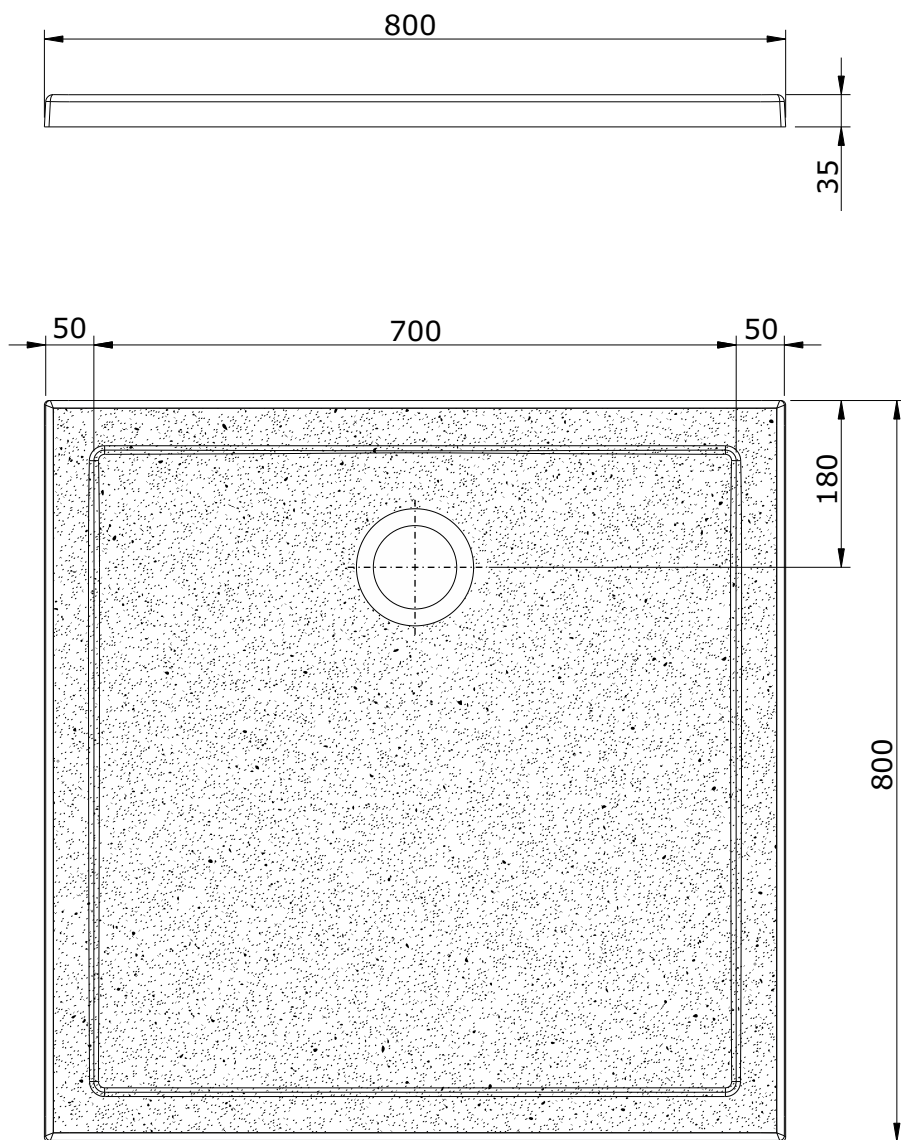

Stepin
cod.: 107520AD
ver.: 00

descrição: base de duche antiderrapante 80x80x3.5
description: 80x80x3.5 anti-slip shower tray
description: receveur de douche antidérapant 80x80x3.5

sanindusa®

CLASSE
CLASS
CLASE **2**

The presented products follow technical specifications from SANINDUSA.
The dimensions of the pieces are subject to natural ceramic tolerances and variations and will be always orientative.
We reserve the right to introduce technical improvements in our products without previous advice.