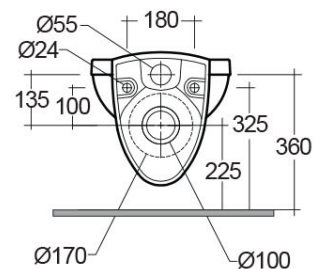

RAK-FLORA

Wall Hung | Water Closet

RAK
CERAMICS

Technical specifications

Dimensions: 470 x 370 mm

Weight: 16 Kg

Color: Alpine White

Trap type: P Trap

Trapway type: P trap

Seat cover options: None

Bowl shape: Compact Oval

Suites: [RAK-FLORA](#)

Code	Name
------	------

CO12AWHA	FLORA WATER CLOSET WALL HUNG 47CM
----------	-----------------------------------

Dimensions: All dimensions in mm tolerance +/- 5% for below 200mm and +/- 3% for above 200mm.

Note: Due to a continuing development programme to improve design and performance, the manufacturer reserves all rights to vary specifications without prior information.