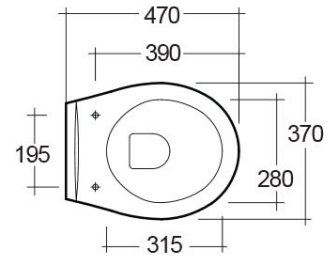

RAK-FLORA

Wall Hung | Water Closet

RAK
CERAMICS

Technical specifications

Dimensions: 470 x 370 mm

Weight: 16 Kg

Color: Alpine White

Trap type: P Trap

Trapway type: P trap

Seat cover options: None

Bowl shape: Compact Oval

Suites: [RAK-FLORA](#)

Code	Name
------	------

CO12AWHA	FLORA WATER CLOSET WALL HUNG 47CM
----------	-----------------------------------

Dimensions: All dimensions in mm tolerance +/- 5% for below 200mm and +/- 3% for above 200mm.

Note: Due to a continuing development programme to improve design and performance, the manufacturer reserves all rights to vary specifications without prior information.