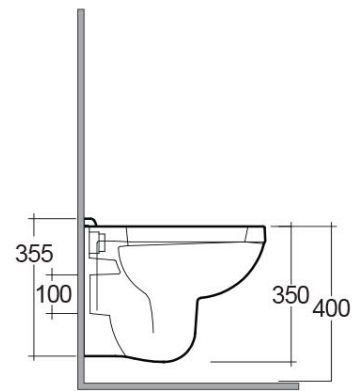

RAK-FLORA

Wall Hung | Water Closet

RAK
CERAMICS

Technical specifications

Dimensions: 470 x 370 mm

Weight: 16 Kg

Color: Alpine White

Trap type: P Trap

Trapway type: P trap

Seat cover options: None

Bowl shape: Compact Oval

Suites: [RAK-FLORA](#)

Code	Name
------	------

CO12AWHA	FLORA WATER CLOSET WALL HUNG 47CM
----------	-----------------------------------

Dimensions: All dimensions in mm tolerance +/- 5% for below 200mm and +/- 3% for above 200mm.

Note: Due to a continuing development programme to improve design and performance, the manufacturer reserves all rights to vary specifications without prior information.