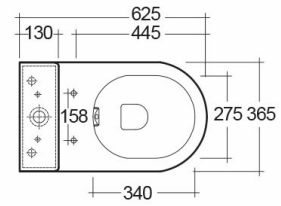

RAK-COMPACT-COMFORT HEIGHT 45CM

Monobloc | WC

RAK
CERAMICS

Technical specifications

Dimensions:	625 x 365 mm
Poids:	39 Kg
Couleur:	blanc alpin
Type de piège:	Murale
Type de siphon:	Encastré
Seat cover options:	Urée
Bowl shape:	Rond
Double chasse d'eau:	oui
Suites:	RAK-COMPACT

Code	Nom
COWT00001	COMPACT WATER CLOSET TANK

Dimensions: All dimensions in mm tolerance $\pm 5\%$ for below 200mm and $\pm 3\%$ for above 200mm.

Note: Due to a continuing development programme to improve design and performance, the manufacturer reserves all rights to vary specifications without prior information.