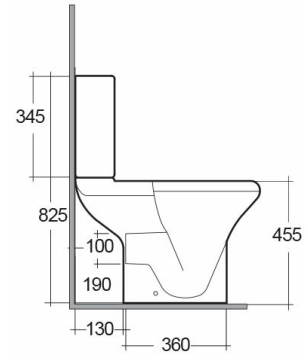

RAK-COMPACT-COMFORT HEIGHT 45CM

Monobloc | WC

RAK
CERAMICS

Technical specifications

Dimensions:	625 x 365 mm
Poids:	39 Kg
Couleur:	blanc alpin
Type de piège:	Murale
Type de siphon:	Encastré
Seat cover options:	Urée
Bowl shape:	Rond
Double chasse d'eau:	oui
Suites:	RAK-COMPACT

Code	Nom
COWT00001	COMPACT WATER CLOSET TANK

Dimensions: All dimensions in mm tolerance $\pm 5\%$ for below 200mm and $\pm 3\%$ for above 200mm.

Note: Due to a continuing development programme to improve design and performance, the manufacturer reserves all rights to vary specifications without prior information.