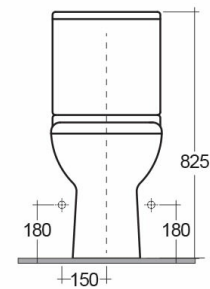

RAK-COMPACT-COMFORT HEIGHT 45CM

Monobloc | WC

RAK
CERAMICS

Technical specifications

Dimensions:	625 x 365 mm
Poids:	39 Kg
Couleur:	blanc alpin
Type de piège:	Murale
Type de siphon:	Encastré
Seat cover options:	Urée
Bowl shape:	Rond
Double chasse d'eau:	oui
Suites:	RAK-COMPACT

Code	Nom
COWT00001	COMPACT WATER CLOSET TANK

Dimensions: All dimensions in mm tolerance $\pm 5\%$ for below 200mm and $\pm 3\%$ for above 200mm.

Note: Due to a continuing development programme to improve design and performance, the manufacturer reserves all rights to vary specifications without prior information.