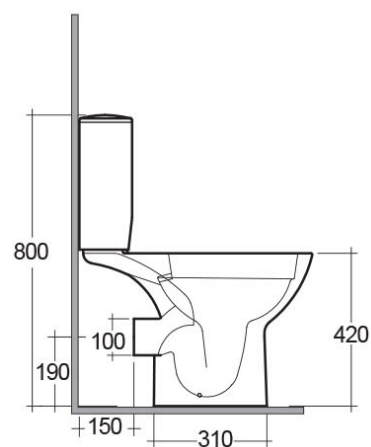

RAK-MORNING-COMFORT HEIGHT 42CM

Monoblocco | WC

RAK
CERAMICS

Scheda tecnica

Dimensioni: 640 x 365 mm

Peso: 21 Kg

Colore: bianco alpino

Tipo di scarico: A parete

Sifone: Nascosto

Opzioni del sedile: NESSUNA

Forma: Ovale

Collezione: [RAK-MORNING](#)

Codice

Nome

MORWC1145AWHA MORNING WATER CLOSET RIMLESS
CLOSE COUPLED P-TRAP 64CM

MORWT1800AWHA MORNING WATER CLOSET TANK

Dimensions: All dimensions in mm tolerance $\pm 5\%$ for below 200mm and $\pm 3\%$ for above 200mm.

Note: Due to a continuing development programme to improve design and performance, the manufacturer reserves all rights to vary specifications without prior information.