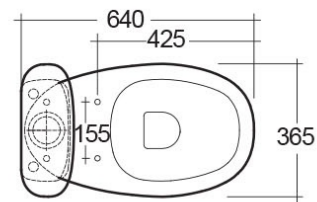

RAK-MORNING-COMFORT HEIGHT 42CM

Monoblocco | WC

RAK
CERAMICS

Scheda tecnica

Dimensioni: 640 x 365 mm

Peso: 21 Kg

Colore: bianco alpino

Tipo di scarico: A parete

Sifone: Nascosto

Opzioni del sedile: NESSUNA

Forma: Ovale

Collezione: [RAK-MORNING](#)

Codice

Nome

MORWC1145AWHA MORNING WATER CLOSET RIMLESS
CLOSE COUPLED P-TRAP 64CM

MORWT1800AWHA MORNING WATER CLOSET TANK

Dimensions: All dimensions in mm tolerance $\pm 5\%$ for below 200mm and $\pm 3\%$ for above 200mm.

Note: Due to a continuing development programme to improve design and performance, the manufacturer reserves all rights to vary specifications without prior information.