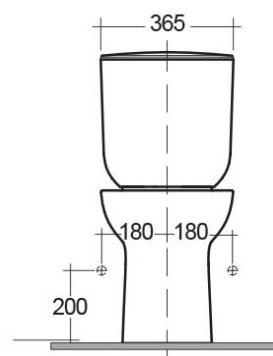

RAK-MORNING-COMFORT HEIGHT 42CM

Monoblocco | WC

RAK
CERAMICS

Scheda tecnica

Dimensioni: 640 x 365 mm

Peso: 21 Kg

Colore: bianco alpino

Tipo di scarico: A parete

Sifone: Nascosto

Opzioni del sedile: NESSUNA

Forma: Ovale

Collezione: [RAK-MORNING](#)

Codice

Nome

MORWC1145AWHA MORNING WATER CLOSET RIMLESS
CLOSE COUPLED P-TRAP 64CM

MORWT1800AWHA MORNING WATER CLOSET TANK

Dimensions: All dimensions in mm tolerance $\pm 5\%$ for below 200mm and $\pm 3\%$ for above 200mm.

Note: Due to a continuing development programme to improve design and performance, the manufacturer reserves all rights to vary specifications without prior information.