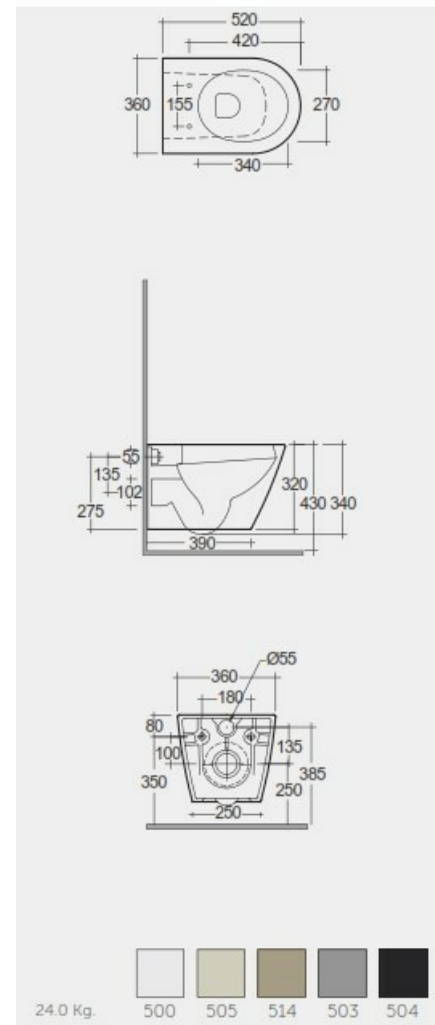

## Technical specifications

Dimensions:	520 x 360 mm
Poids:	24 Kg
Couleur:	
Type de piège:	Murale
Type de siphon:	Encastré
Seat cover options:	Urée
Bowl shape:	Oval compact
Soft close:	oui
Flush Type:	Dual Flush
Suites:	<a href="#">RAK-FEELING WC'S &amp; BIDETS</a>

Code	Nom
RST23504A	RAK-FEELING RIMLESS WALL HUNG WATER CLOSET 52 CM MATT BLACK
RSTSC3901504	RAK-FEELING SOFT CLOSE SEAT COVER MATT BLACK

Dimensions: All dimensions in mm. Tolerance of vitreous china & fireclay items:  $\pm 5\%$  for below 200mm and  $\pm 3\%$  for above 200mm; for all other items tolerance  $\pm 1\%$ . Note: Due to a continuing development program to improve design and performance, the manufacturer reserves all rights to vary specifications without prior information. Please note accessories are for photographic use only.