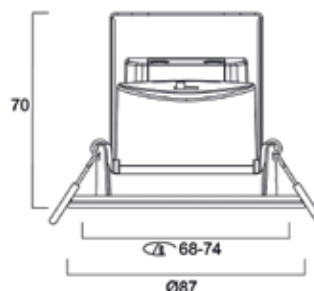

## Dimensions (mm)

START Spot IP44

START Spot IP65

START Spot IP65 TBT