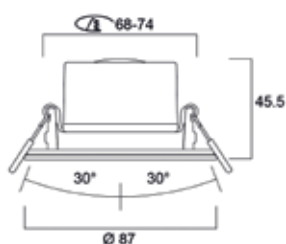

## Dimensions (mm)

START Spot IP44

START Spot IP65

START Spot IP65 TBT