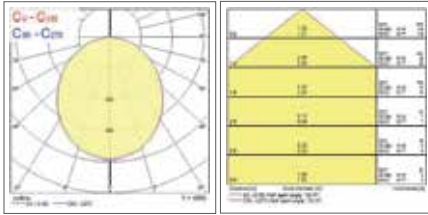

Données photométriques

IP65 2700K (3CCT)